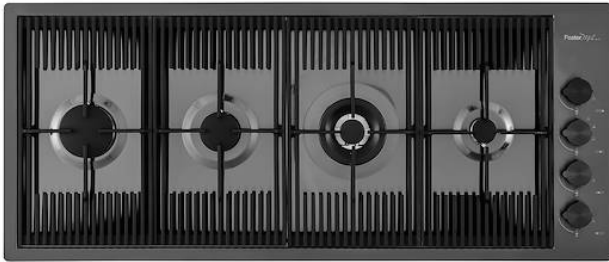

Cooker hob Milanello Gun Metal

Gas hobs

Code: 7681 006

DETAILS

Coloring Gun Metal

Edge/Installation Type Flush-mount | Top-mount

Finish PVD

Material AISI 304 stainless steel

Texture Brushed in line

Supply 220-240 V; 50/60 Hz

Dimensions 1115x476 mm

Base size 112cm

Heating element Four burners

| | |
|---------------|--|
| Built-in hole | View technical data sheet |
| Grids | Cast iron grids and enamelled burner covers |
| Total power | 10.750 W |
| Auxiliary | 1.000 W |
| Semirapid | 1.750 W |
| Rapid | 3.000 W |
| Dual | 5.000 W |
| Safety | Safety valve with quick-acting thermocouple |
| Ignition | Electric ignition under knob |
| Gas type | Tested for installation with natural gas, LPG nozzle set included. |
| Type | Gas Hob |

FEATURES

| | |
|-------------|--|
| Gun Metal | The Gun Metal finish is obtained by treating steel with a physical process called PVD (Physical Vacuum Deposition) which deposits particles of noble metals on the surface. The result is a unique and refined aesthetic effect, and an improvement of the mechanical properties of the steel which is more resistant to impact and scratches. |
| Aeo burners | The AEO burners guarantee up to 25% energy saving compared to standard burners. All models are designed with The Dual burner with 2 independent crowns, controlled by a single knob, delivers from 1 to 5KW, a power that can only be found in professional models. |

Cast iron grids

Cast-iron is the ideal material for an hob grid, this due to the manifold properties characterising it: high heat capacity that improves cooking performance; high weight and stability that improve safety; sturdiness that preserves the hob's original aspect over time; easy cleaning.